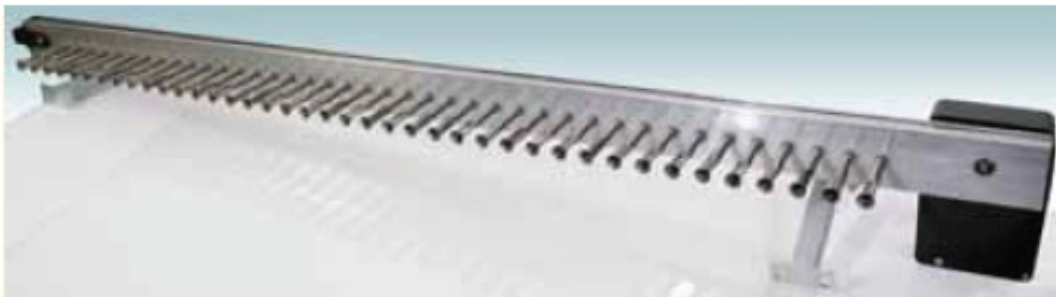

TRT-40 - MOD: TECNOROAST TRASMISSIONE 40

$395